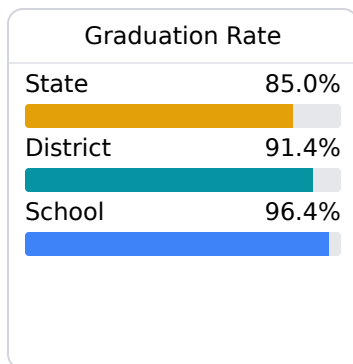

B Germantown High School Madison County School District

 409 Calhoun Station Parkway
Madison, MS 39110

 Wesley Quick
wquick@madison-schools.com

Due to the impact of COVID-19 on school closures in the 2019-20 school year and a waiver from the U.S. Department of Education, the Mississippi Department of Education (MDE) has no assessment and accountability data to report for the 2019-20 school year.