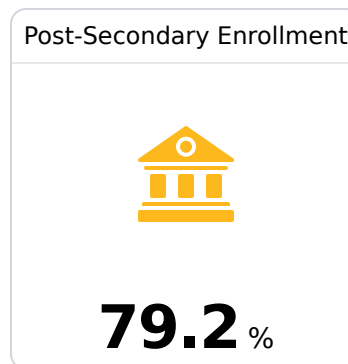

B Germantown High School Madison County School District

 409 Calhoun Station Parkway
Madison, MS 39110

 Wesley Quick
wquick@madison-schools.com

Due to the impact of COVID-19 on school closures in the 2019-20 school year and a waiver from the U.S. Department of Education, the Mississippi Department of Education (MDE) has no assessment and accountability data to report for the 2019-20 school year.